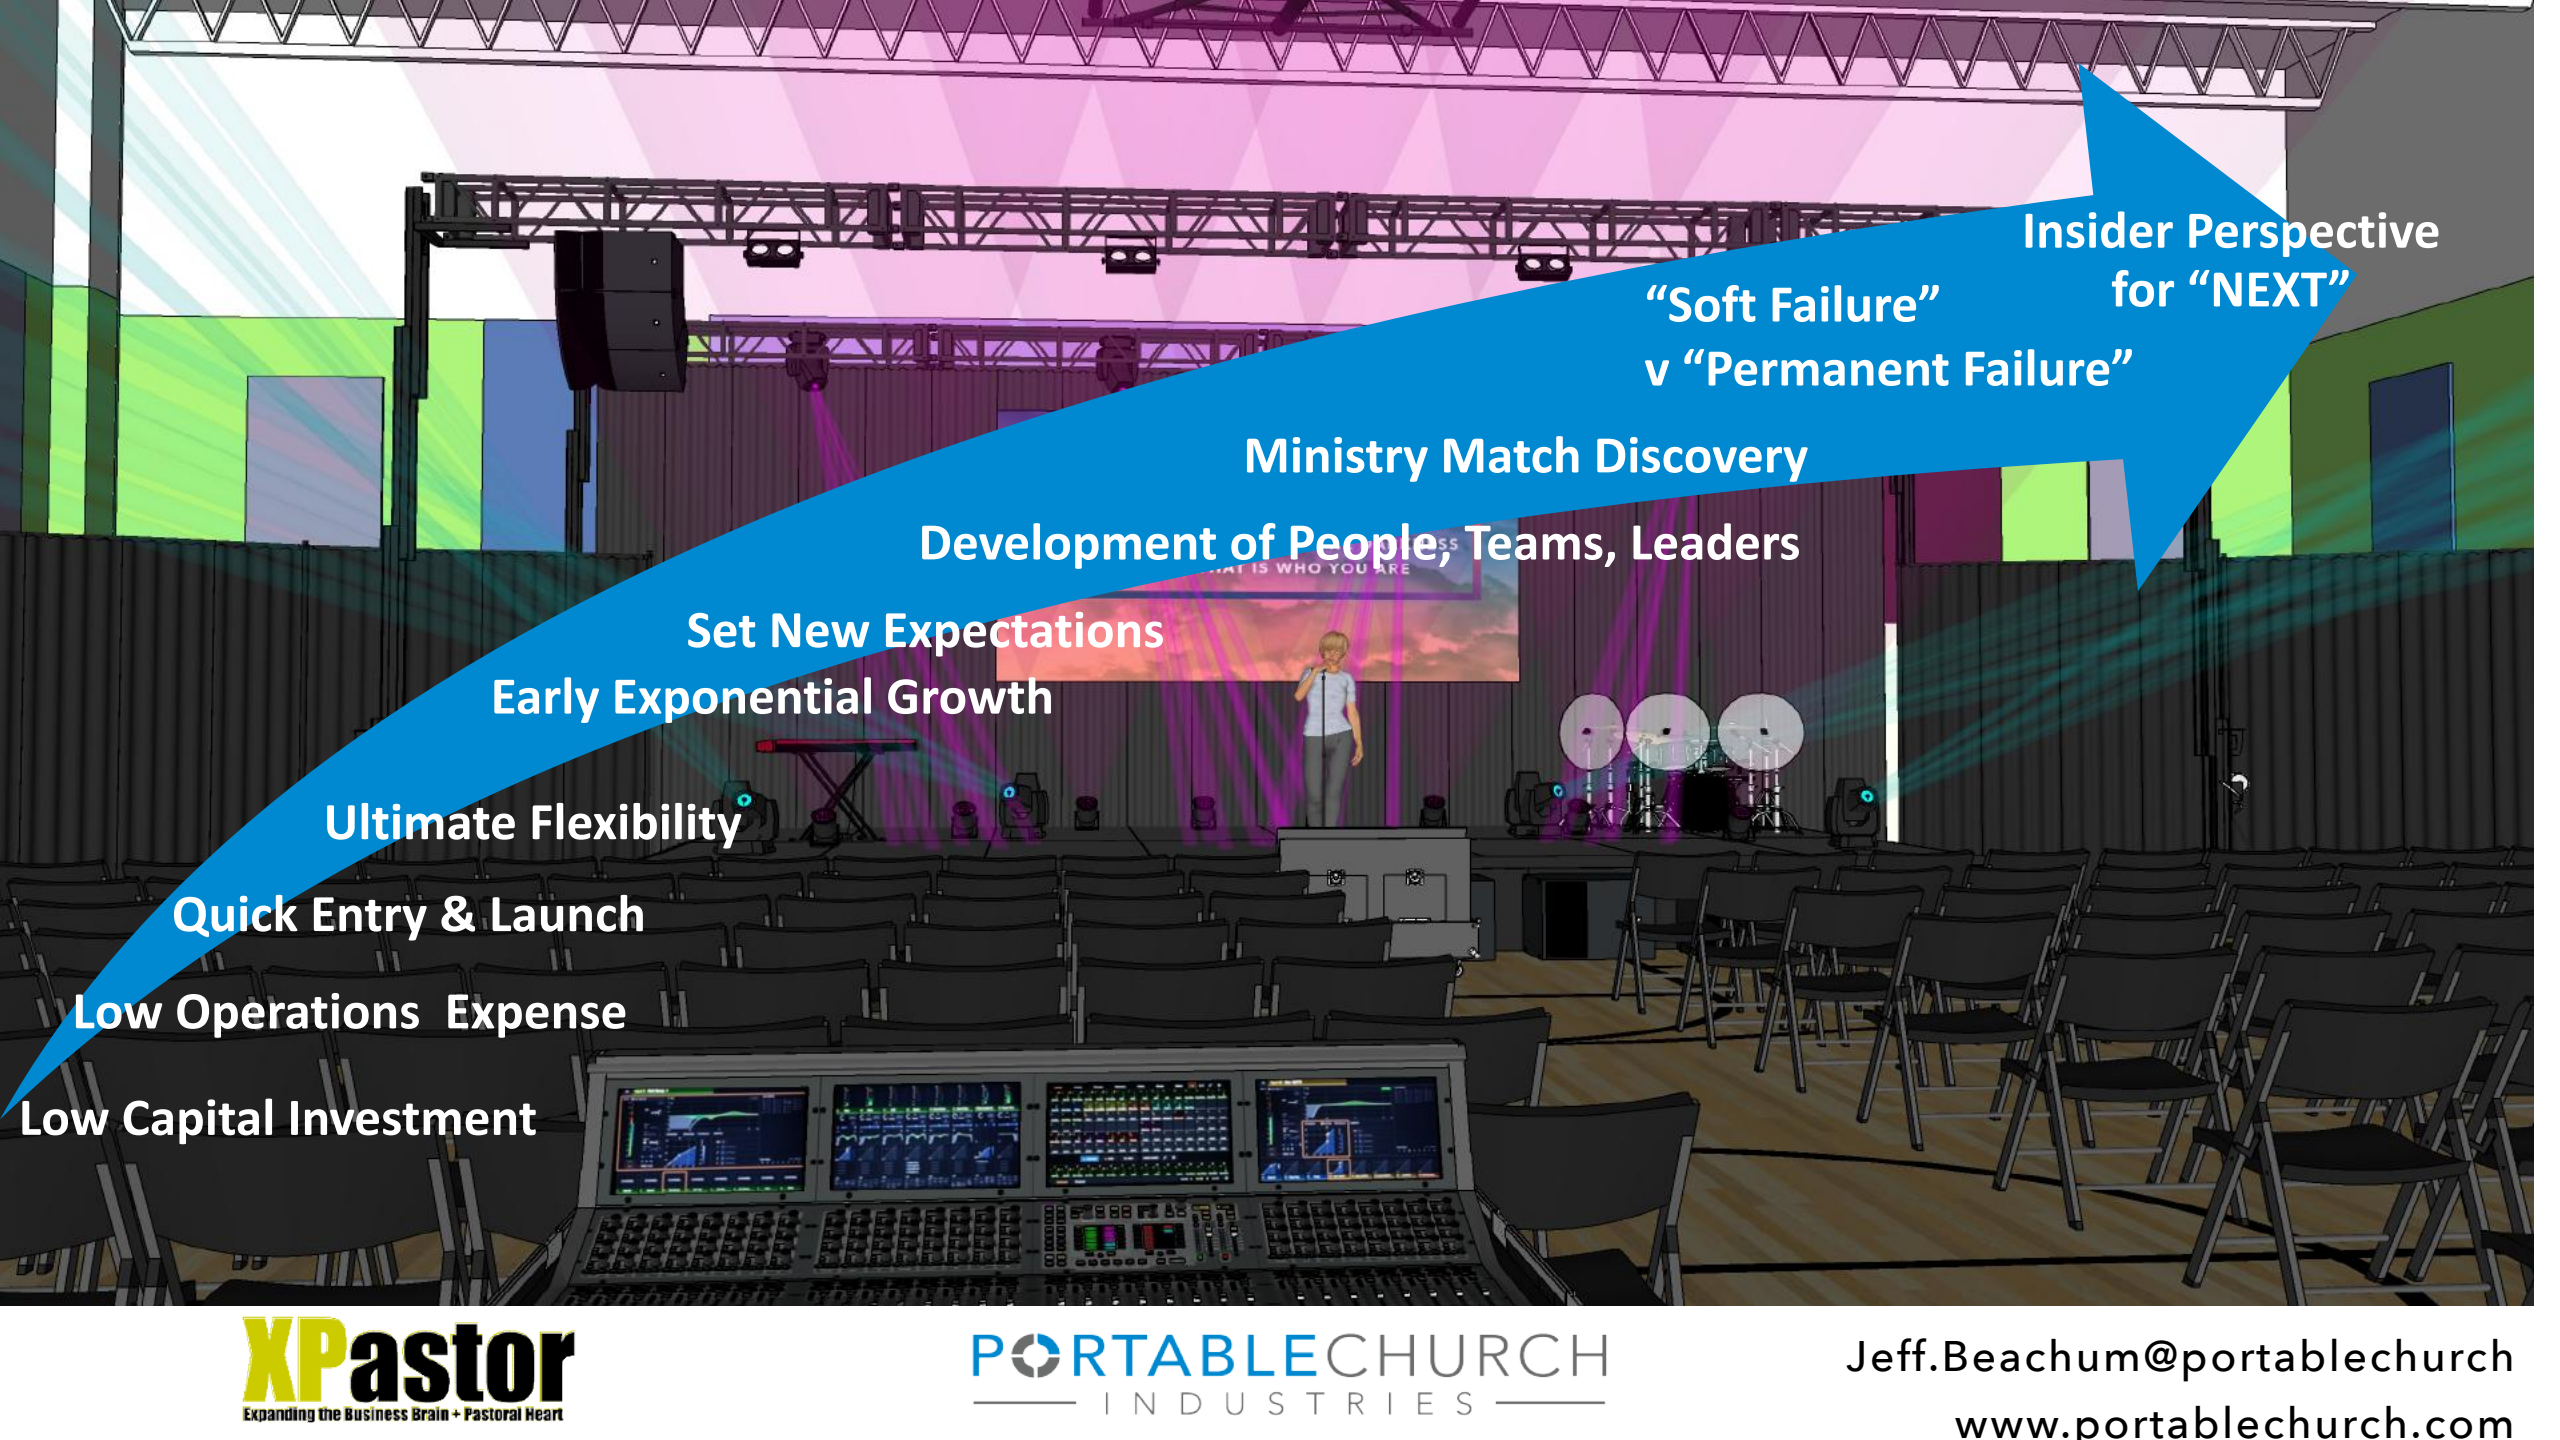

Insider Perspective
for "NEXT"

"Soft Failure"
v "Permanent Failure"

Ministry Match Discovery

Development of People, Teams, Leaders

Set New Expectations
Early Exponential Growth

Ultimate Flexibility

Quick Entry & Launch

Low Operations Expense

Low Capital Investment

SYSTEMS AND SOLUTIONS DESIGNED FOR MOBILE MINISTRIES

PORTABLE CHURCH MULTISITE RESOURCE BUNDLE
RESOURCES TO OPERATIONALIZE THE VISION