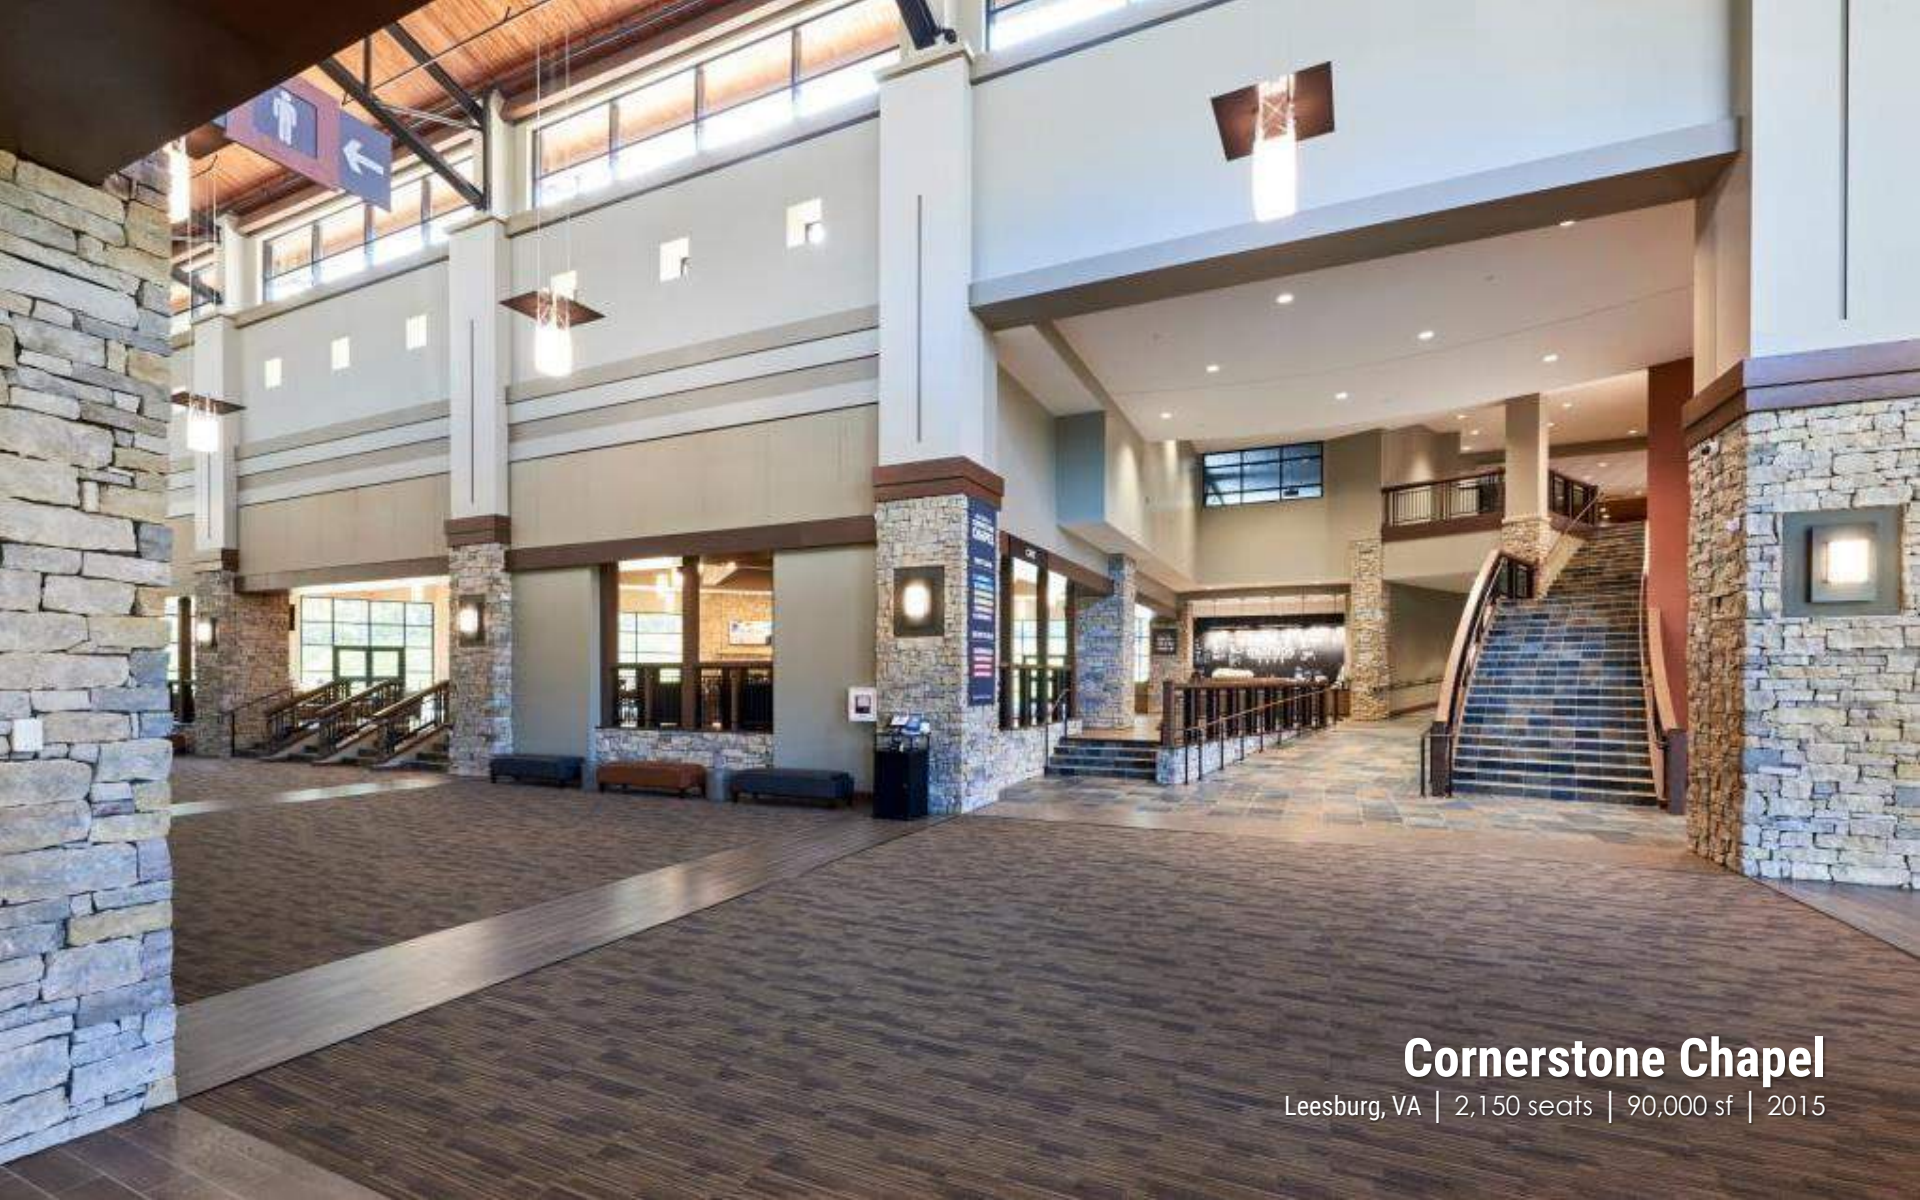

Cornerstone Chapel

Leesburg, VA | 2,150 seats | 90,000 sf | 2015