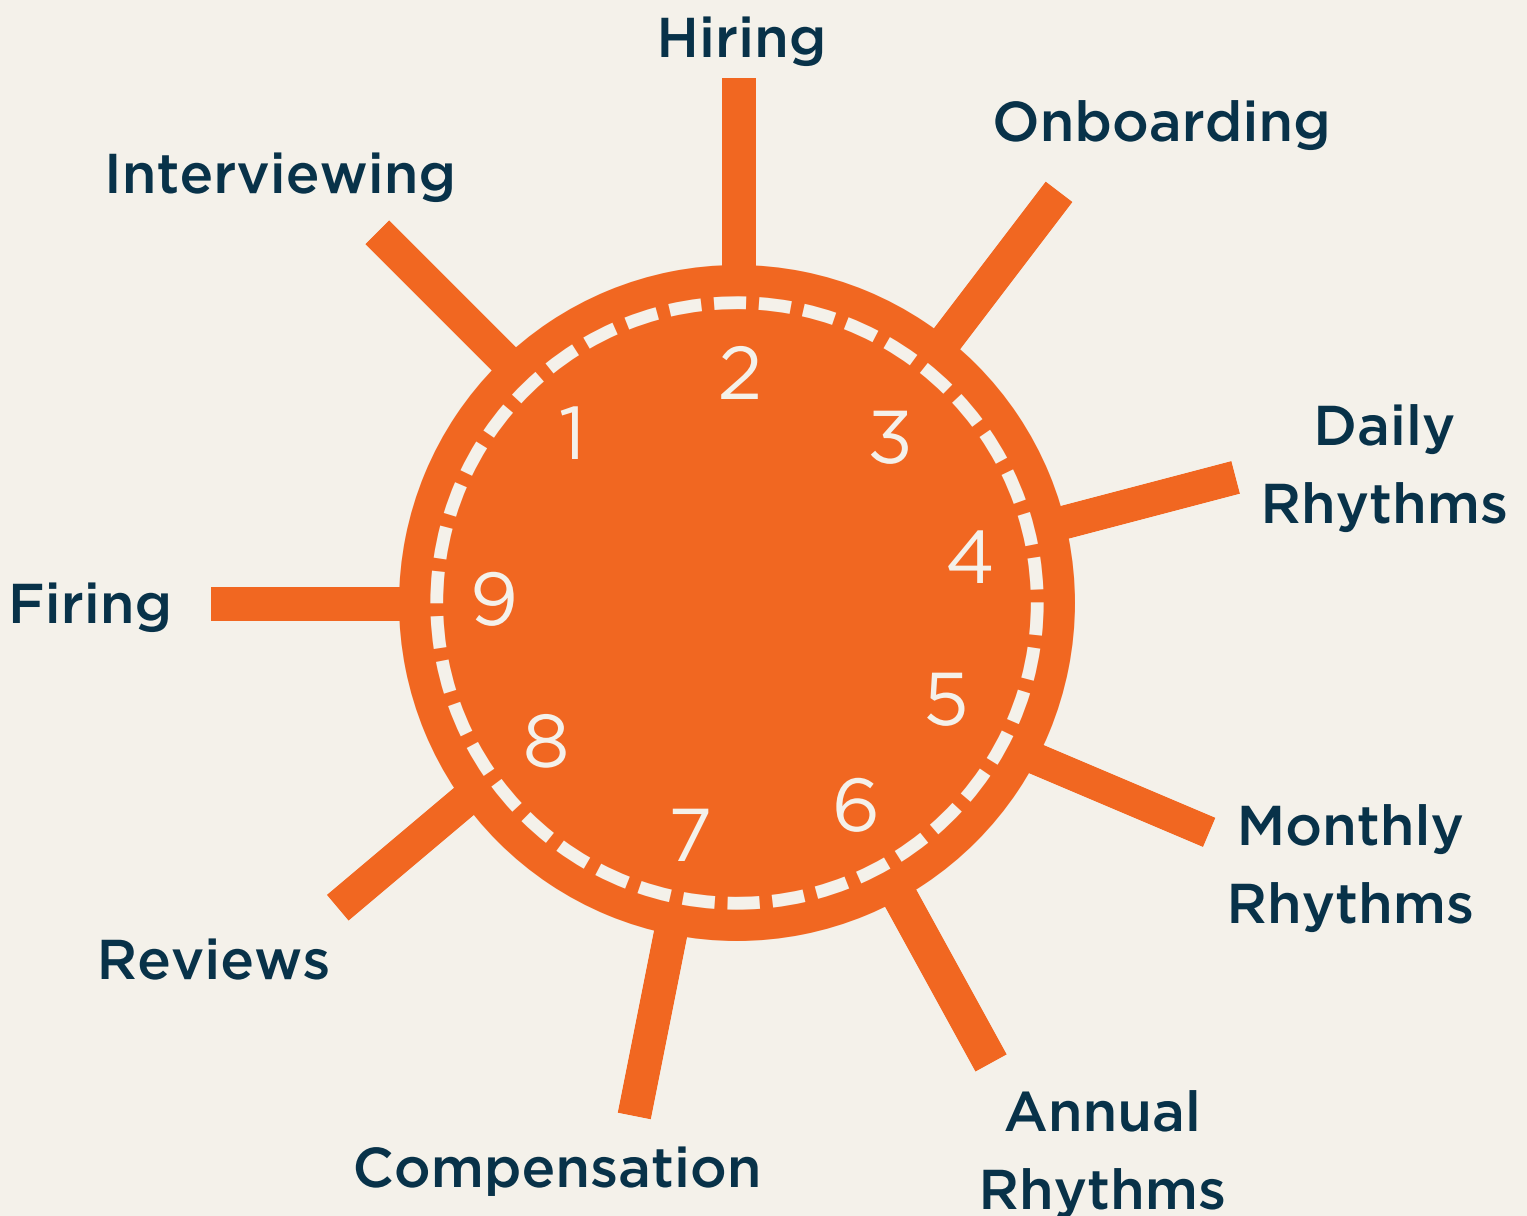

The *EMPLOYEE* LIFECYCLE

Notes:

CULTURE WINS:
The Roadmap to an Irresistible Workplace

PRE-ORDER NOW
www.CultureWins.org