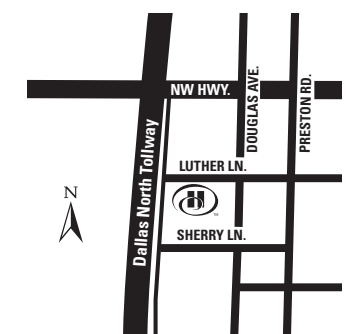

Hilton Dallas/Park Cities

5954 Luther Lane • Dallas, Texas 75225
 214-368-0400 • Fax: 214-691-3157
www.dallasparkcities.hilton.com

FROM LOVE FIELD AIRPORT

- Upon exiting airport, turn left onto Mockingbird
- Stay right, as Mockingbird splits
- Take the Dallas Tollway North
- Exit Loop 12 (Northwest Highway)
- Turn right onto Loop 12
- 1st light, Douglas Avenue, turn right
- 1st light, Luther Lane, turn right
- Hilton Park Cities is 1/2 block on left

TO SMU

- Exit hotel east onto Luther Lane.
- 1st light is Douglas Avenue – Turn right (South)
- Continue South on Douglas approximately 1-1/2 miles to University Blvd.
- Turn left (East) on University
- Continue East on University Blvd.
- You will run into Southern Methodist University.

FROM D/FW INTERNATIONAL AIRPORT

- Take North Exit out of DFW Airport
- Stay in right lane and pick up I-635 East
- Take Dallas Tollway South
- Exit Loop 12 (Northwest Highway)
- Turn left onto Loop 12
- 1st light, Douglas Avenue, turn right
- 1st light, Luther Lane, turn right
- Hilton Park Cities is 1/2 block on left