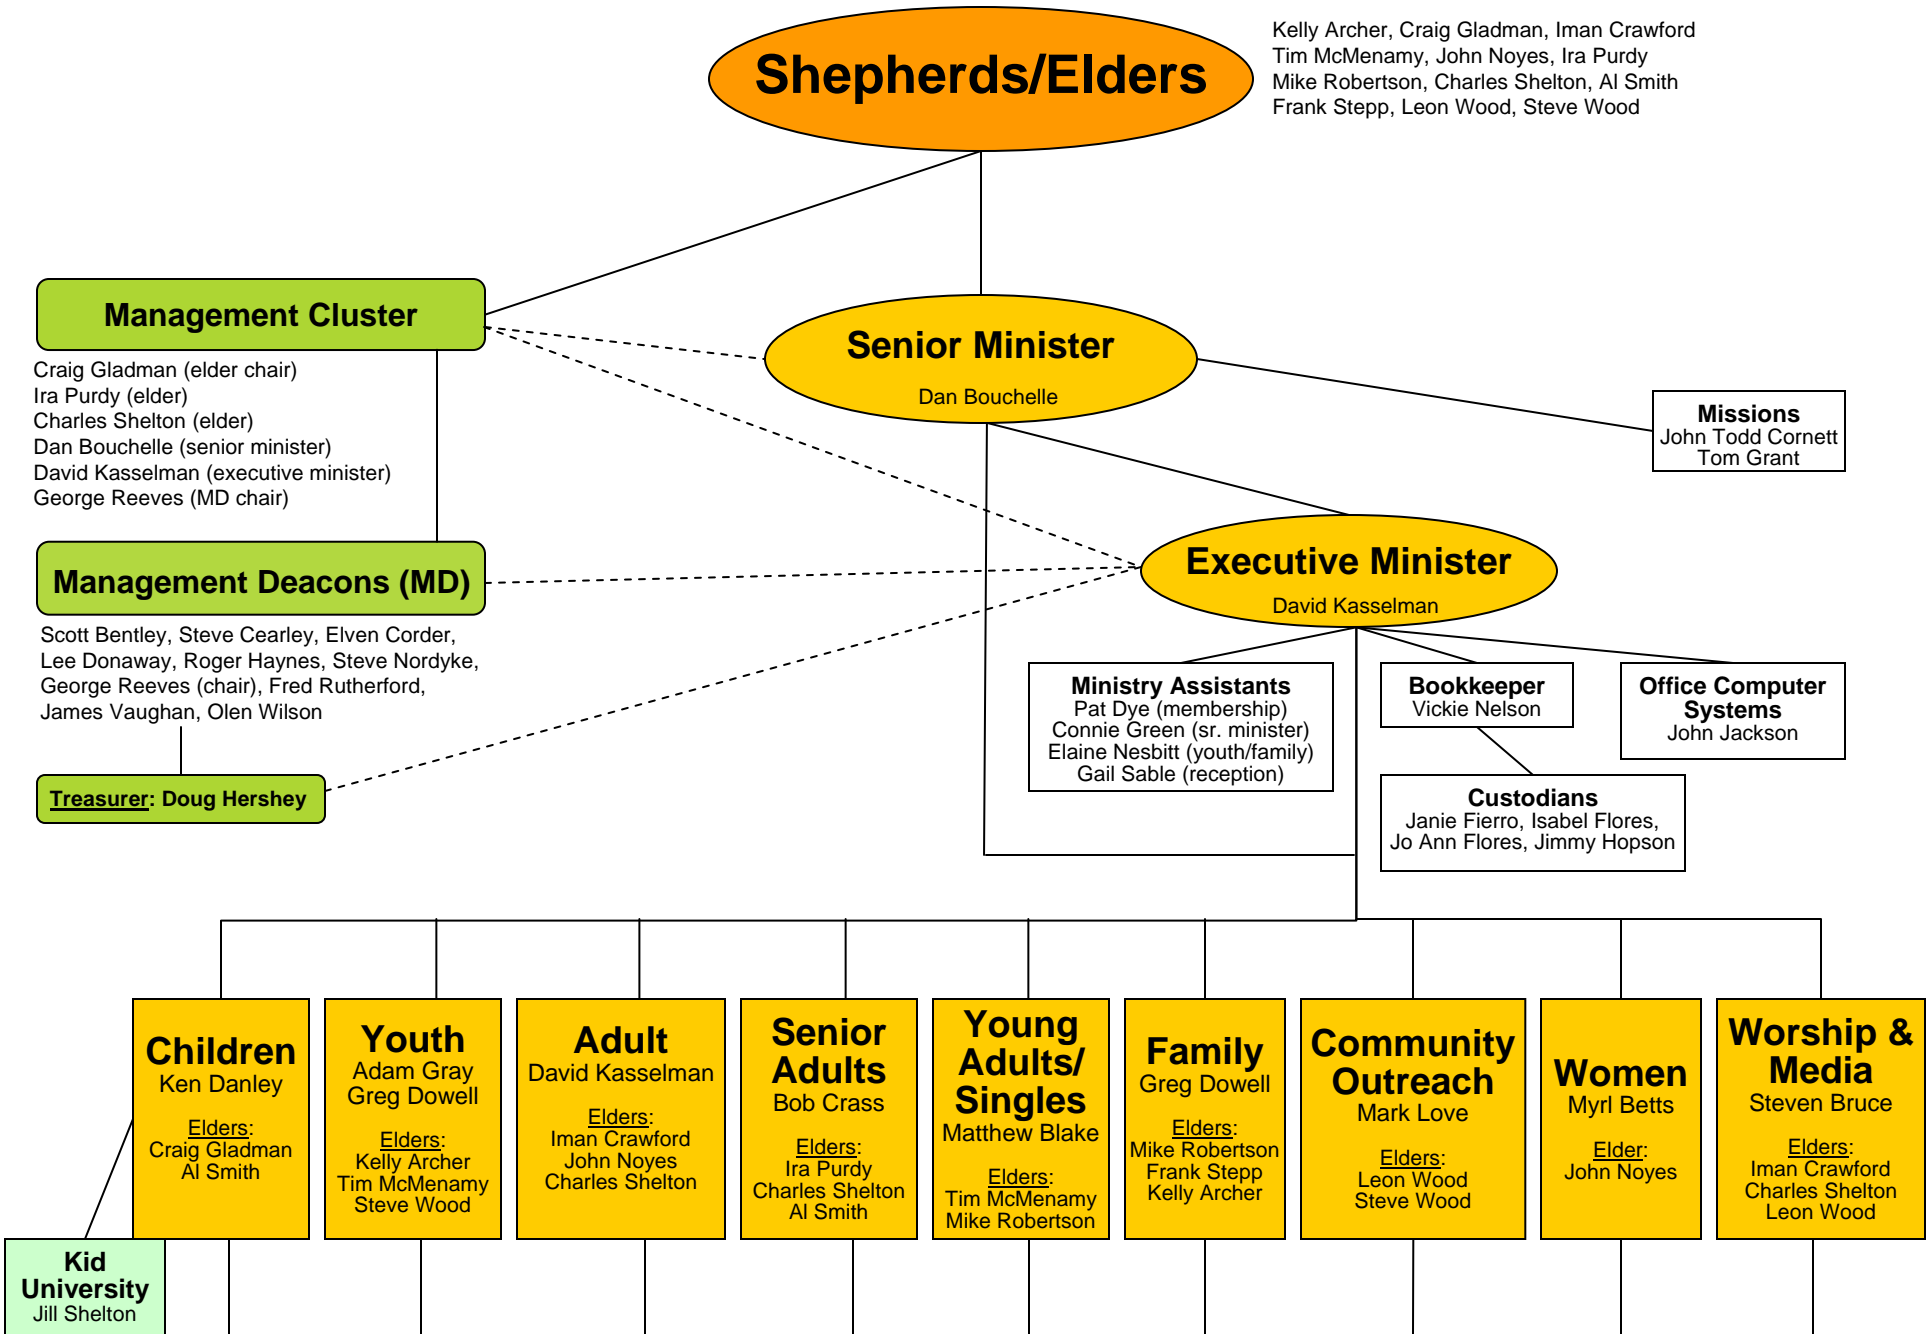

# Central Church of Christ Organization Chart - 2007

# Ministries and Ministry Leaders

**Summer in the son**  
Jeff & Michelle Eggleston

**Children's Worship**  
Kim Bentley

**Musicals**  
Wendy Keller

**Childcare**

**Early Childhood**  
Royse Ann Donaway

**Preschool**  
Kami Cornett